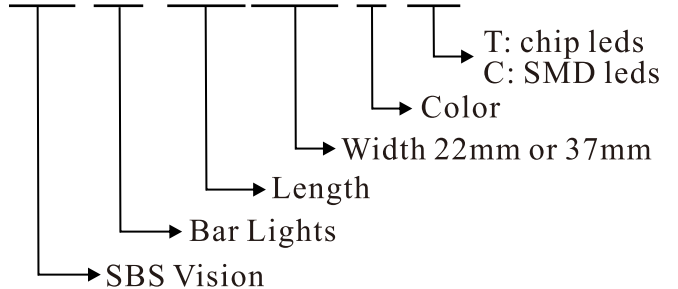

Model Description

SBS-BL-XXX22/37-X-T/C