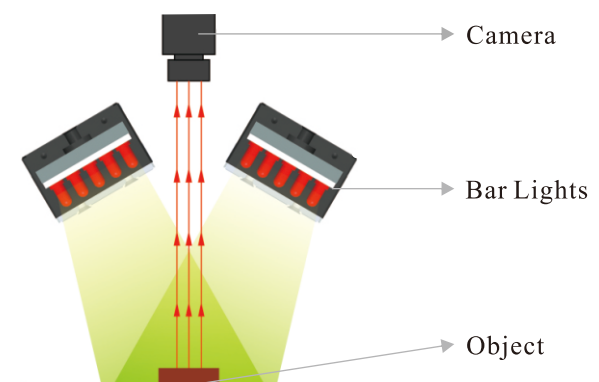

Products Features

- ▶ Various lengths from mm to m.
- ▶ Lights can be combined freely.

Applications the light be used for

- Package damage inspection.
- LCD characters inspection and positioning mark.
- Film damage inspection.
- Tape damage Inspection.
- Flatness inspection of IC connector pin.
- Scratch inspection of large object.

Model Description

SBS-BL-XXX22/37-X-T/C

Customization

- Dimensions
- Power
- Connector
- Cable length
- Mounting
- Emitting angles

Structure

Components

Dimensions (mm)

Parameter