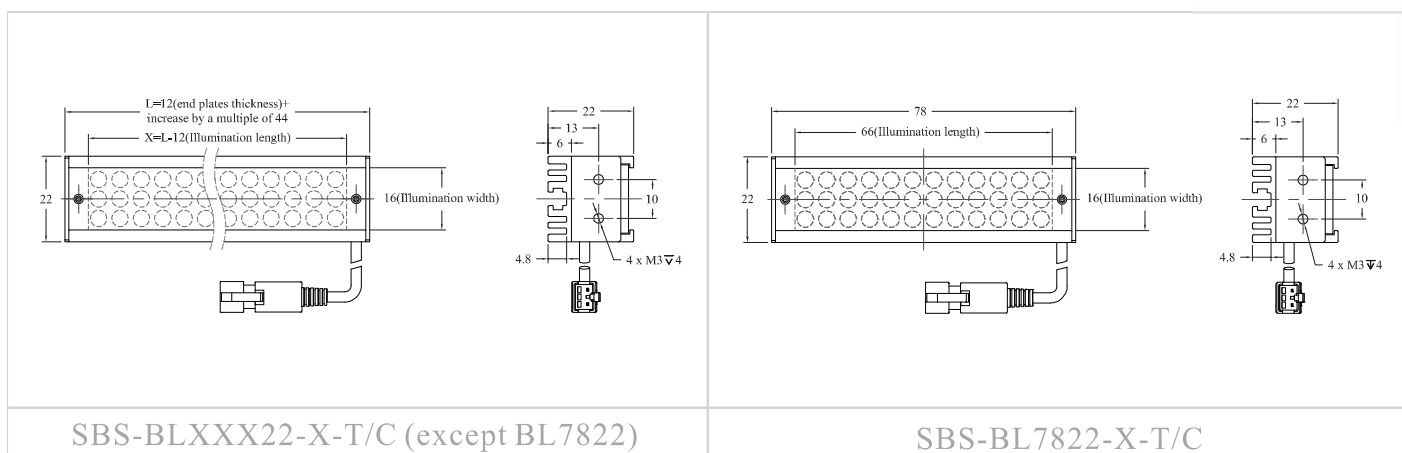

Model Description

SBS-BL-XXX22/37-X-T/C

Customization

- Dimensions
- Power
- Connector
- Cable length
- Mounting
- Emitting angles

Structure

Components

Dimensions (mm)

Parameter