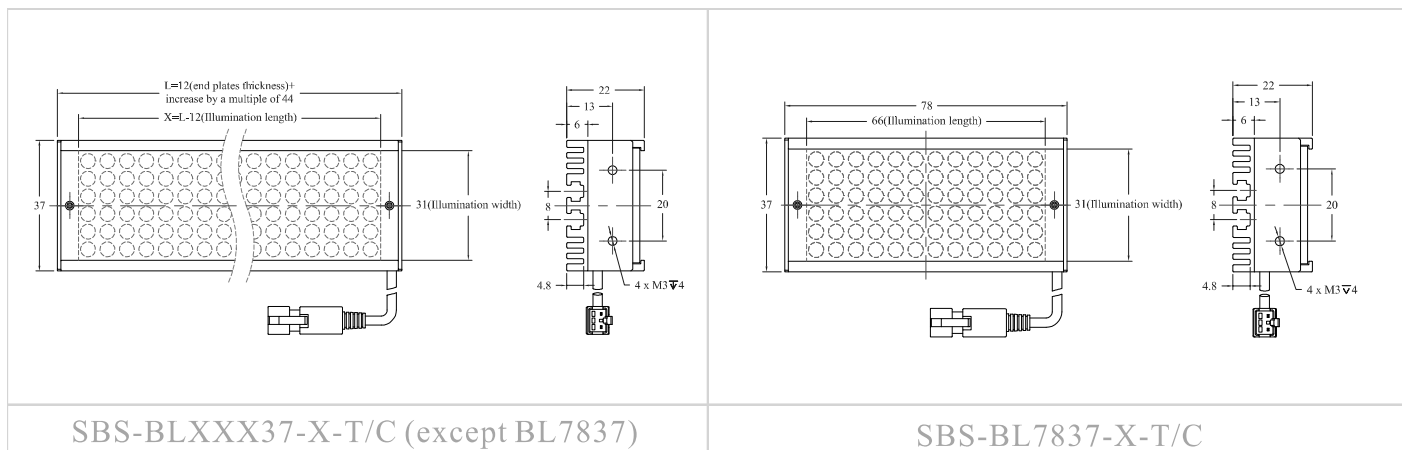

Dimensions (mm)

Parameter

Item	Model	Power consumpition Red Color	Power consumpition (W,B,G)	Dimension L*W*H (mm)	Illumination size L*W (mm)	Option	Recommended Controller
1	SBS-BL5637-X-T/C	24V/0.72W	24V/1.08W	56*37*22	44*31	Diffuser	SBS-AC24XX-X (Analog controller) SBS-DC24XX-X (Digital controller) SBS-ODC48XX-X (Strobe controller)
2	SBS-BL7837-X-T/C	24V/1.44W	24V/2.16W	78*37*22	66*31	Diffuser	
3	SBS-BL10037-X-T/C	24V/2.16W	24V/3.24W	100*37*22	88*31	Diffuser	
4	SBS-BL14437-X-T/C	24V/2.88W	24V/4.32W	144*37*22	132*31	Diffuser	
5	SBS-BL18837-X-T/C	24V/3.60W	24V/5.40W	188*37*22	176*31	Diffuser	
6	SBS-BL23237-X-T/C	24V/4.32W	24V/6.48W	232*37*22	220*31	Diffuser	
7	SBS-BL27637-X-T/C	24V/5.04W	24V/7.56W	276*37*22	264*31	Diffuser	
8	SBS-BL32037-X-T/C	24V/5.76W	24V/8.64W	320*37*22	308*31	Diffuser	
9	SBS-BL36437-X-T/C	24V/6.48W	24V/9.72W	364*37*22	352*31	Diffuser	
10	SBS-BL40837-X-T/C	24V/7.20W	24V/10.80W	408*37*22	396*31	Diffuser	
11	SBS-BL45237-X-T/C	24V/7.92W	24V/11.88W	452*37*22	440*31	Diffuser	
12	SBS-BL49637-X-T/C	24V/8.64W	24V/12.96W	496*37*22	484*31	Diffuser	
13	SBS-BL54037-X-T/C	24V/9.36W	24V/14.04W	540*37*22	528*31	Diffuser	
14	SBS-BL58437-X-T/C	24V/10.08W	24V/15.12W	584*37*22	572*31	Diffuser	
15	SBS-BL62837-X-T/C	24V/10.80W	24V/16.2W	628*37*22	616*31	Diffuser	
16	SBS-BL67237-X-T/C	24V/11.52W	24V/17.28W	672*37*22	660*31	Diffuser	
17	SBS-BL71637-X-T/C	24V/12.24W	24V/18.36W	716*37*22	704*31	Diffuser	
18	SBS-BL76037-X-T/C	24V/12.96W	24V/19.44W	760*37*22	748*31	Diffuser	
19	SBS-BL80437-X-T/C	24V/13.68W	24V/20.52W	804*37*22	792*31	Diffuser	
20	SBS-BL84837-X-T/C	24V/14.40W	24V/21.60W	848*37*22	836*31	Diffuser	
21	SBS-BL89237-X-T/C	24V/15.12W	24V/22.68W	892*37*22	880*31	Diffuser	
22	SBS-BL93637-X-T/C	24V/15.84W	24V/23.76W	936*37*22	924*31	Diffuser	
23	SBS-BL98037-X-T/C	24V/16.56W	24V/24.84W	980*37*22	968*31	Diffuser