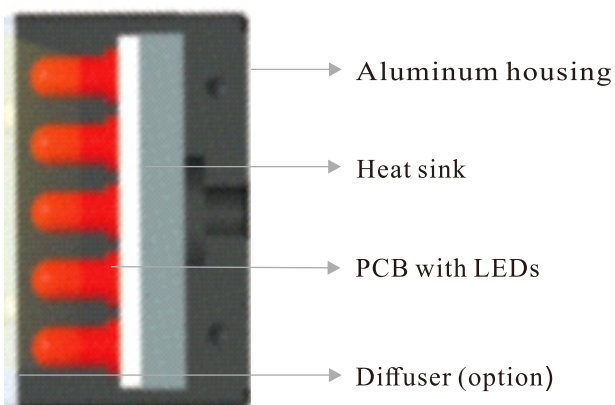

Products Features

- ▶ Various lengths from mm to m.
- ▶ Lights can be combined freely.

Applications the light be used for

- Package damage inspection.
- LCD characters inspection and positioning mark.
- Film damage inspection.
- Tape damage Inspection.
- Flatness inspection of IC connector pin.
- Scratch inspection of large object.

Model Description

SBS-BL-XXX22/37-X-T/C

Customization

- Dimensions
- Power
- Connector
- Cable length
- Mounting
- Emitting angles

Structure

Components

Dimensions (mm)

Parameter