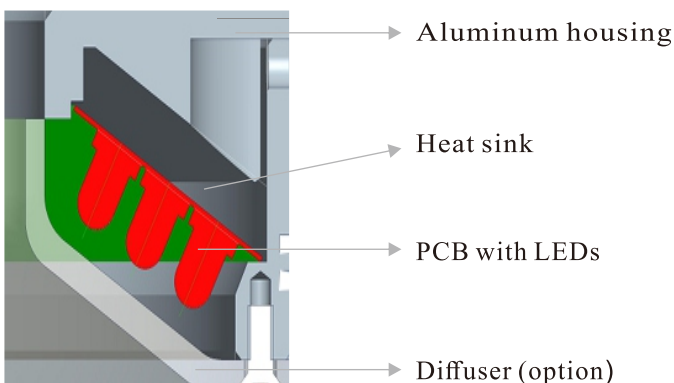

Products Features

- Structure optimized light.
- Flexiable to make different angels and colors.
- Compatible for different machine vision applications.

Model Description

Applications the light be used for

- Characters inspection of the semiconducts.
- PCB and electronics.
- Package and label inspeciton.
- Dimension measure.

Customization

- Dimensions
- Connector
- Mounting
- Emitting angles
- Cable length
- Power

Structure

Components